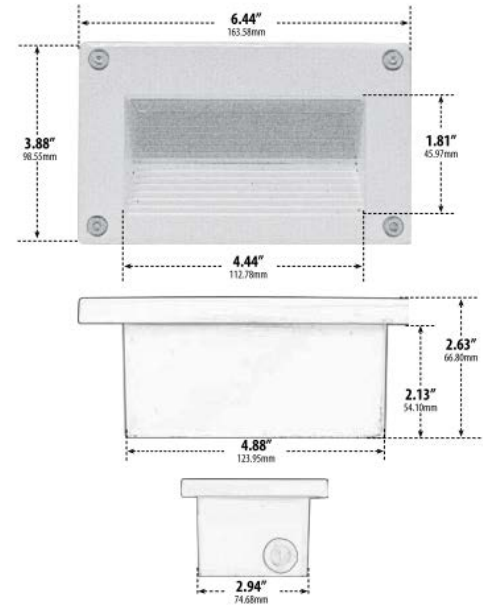

FIXTURE SPECIFICATIONS

INTENDED USE

The specification grade Alcon Lighting Copan Architectural LED Step Light Recessed Wall Mount Fixture delivers ambient and practical lighting to walls, stairs, stairwells, and decks in interior and exterior applications. The low voltage Copan LED or Fluorescent Step Light improves visibility and adds an inviting glow to your residential or commercial space. Step lights can be used to enhance your landscape, amplify your deck lighting when entertaining, for commercial exterior lighting, or simply to feel more secure knowing your staircase is brightly lit.

FEATURES

- Construction:** Cast Aluminum
- Lens:** Clear, Heat Resistant, Tempered Glass Lens
- Dimensions:** W 6.44" x D 2.63" x H 3.88"
- Wattage:** 1.8 Watts
- Lumens:** 200 Lumens
- Voltage:** 12V
- Transformer:** Low Voltage Transformer Required for Installation (Sold Separately)
- Warranty:** 3 Years Carefree for Parts & Components (Labor Not Included)
- Listing:** ETL Approved for Wet Location